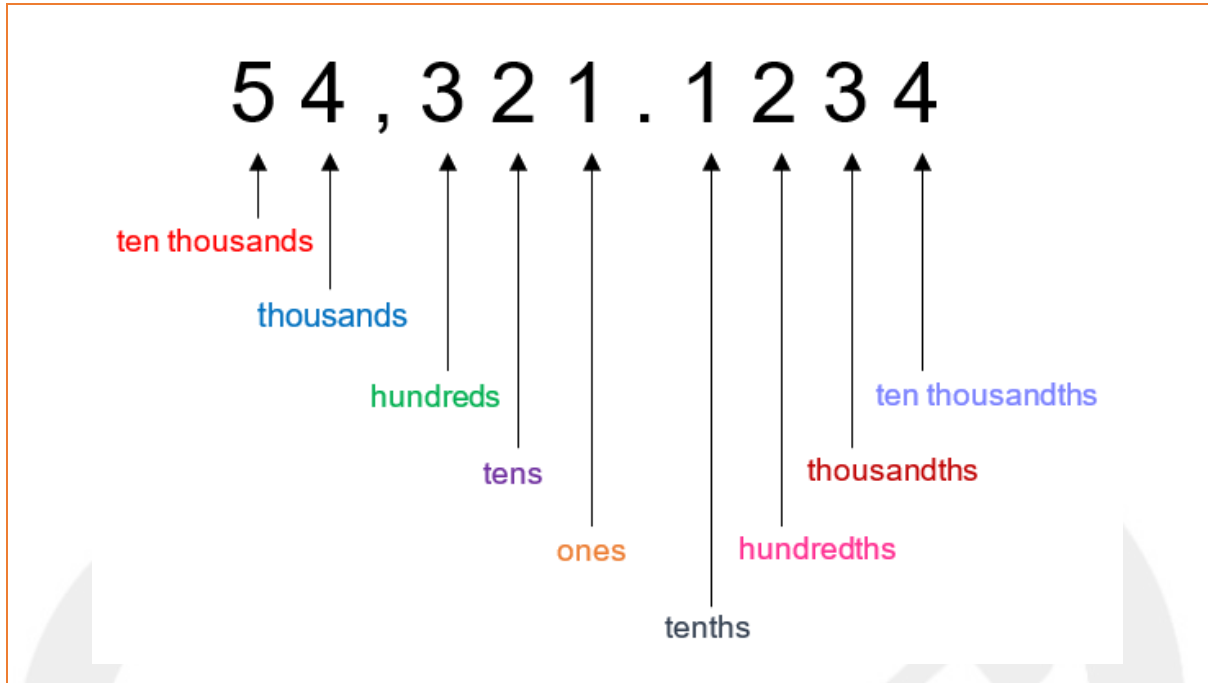

Place Value

Instructions: Learn the place value of the numbers below.

1	The place value of 5 is _____	0.351
	The place value of 3 is _____	
	The place value of 1 is _____	

2	The place value of 4 is _____	35.482
	The place value of 2 is _____	
	The place value of 5 is _____	
	The place value of 3 is _____	
	The place value of 8 is _____	

3	The place value of 6 is _____	7.2316
	The place value of 3 is _____	
	The place value of 1 is _____	
	The place value of 7 is _____	
	The place value of 2 is _____	

4	The place value of 9 is _____	3198.25
	The place value of 3 is _____	
	The place value of 5 is _____	
	The place value of 1 is _____	
	The place value of 2 is _____	
	The place value of 8 is _____	